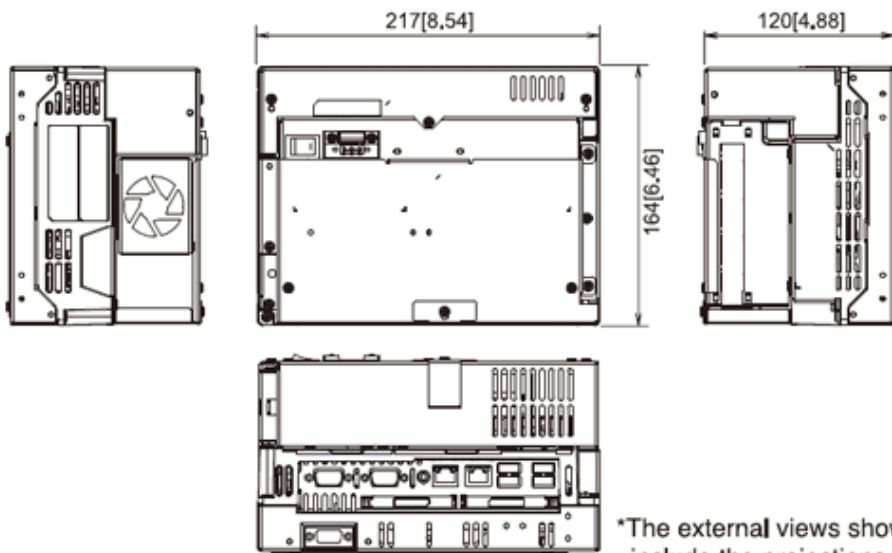

PS3000-BA

OS	Windows®2000 / Windows®XP / Windows®XP Embedded
CPU	ULV Celeron M 1.0GHz
BIOS	Phoenix First BIOS Embedded Pro
Memory	DDR DRAM 256MB to 1GB
Video memory	64MB maxi
Serial	2
Com 1	RS-232C
Com 2	RS-232C
Com 3	No
Com 4	No
CF-card	2
Ethernet	2
USB	4
RAS	Yes
PCMCIA	2
Sound	Speaker OUT
PCI	1
Rated voltage	AC100V to 240V
Power consumption	120 VA or less
Surrounding Air Temperature	"5 to 50°C (with HDD) 0 to 50°C (without HDD)"
External dimensions (wxhxd)	255mm x 164 mm x 124 mm

- ▣ PS3000-BA
- ▣ Win.XP / Win.XP Embedded
- ▣ ULV Celeron M 1.0GHz
- ▣ SIO x 2 - USB x 4 -Ethernet X 2 -
- ▣ AC100V to 240V