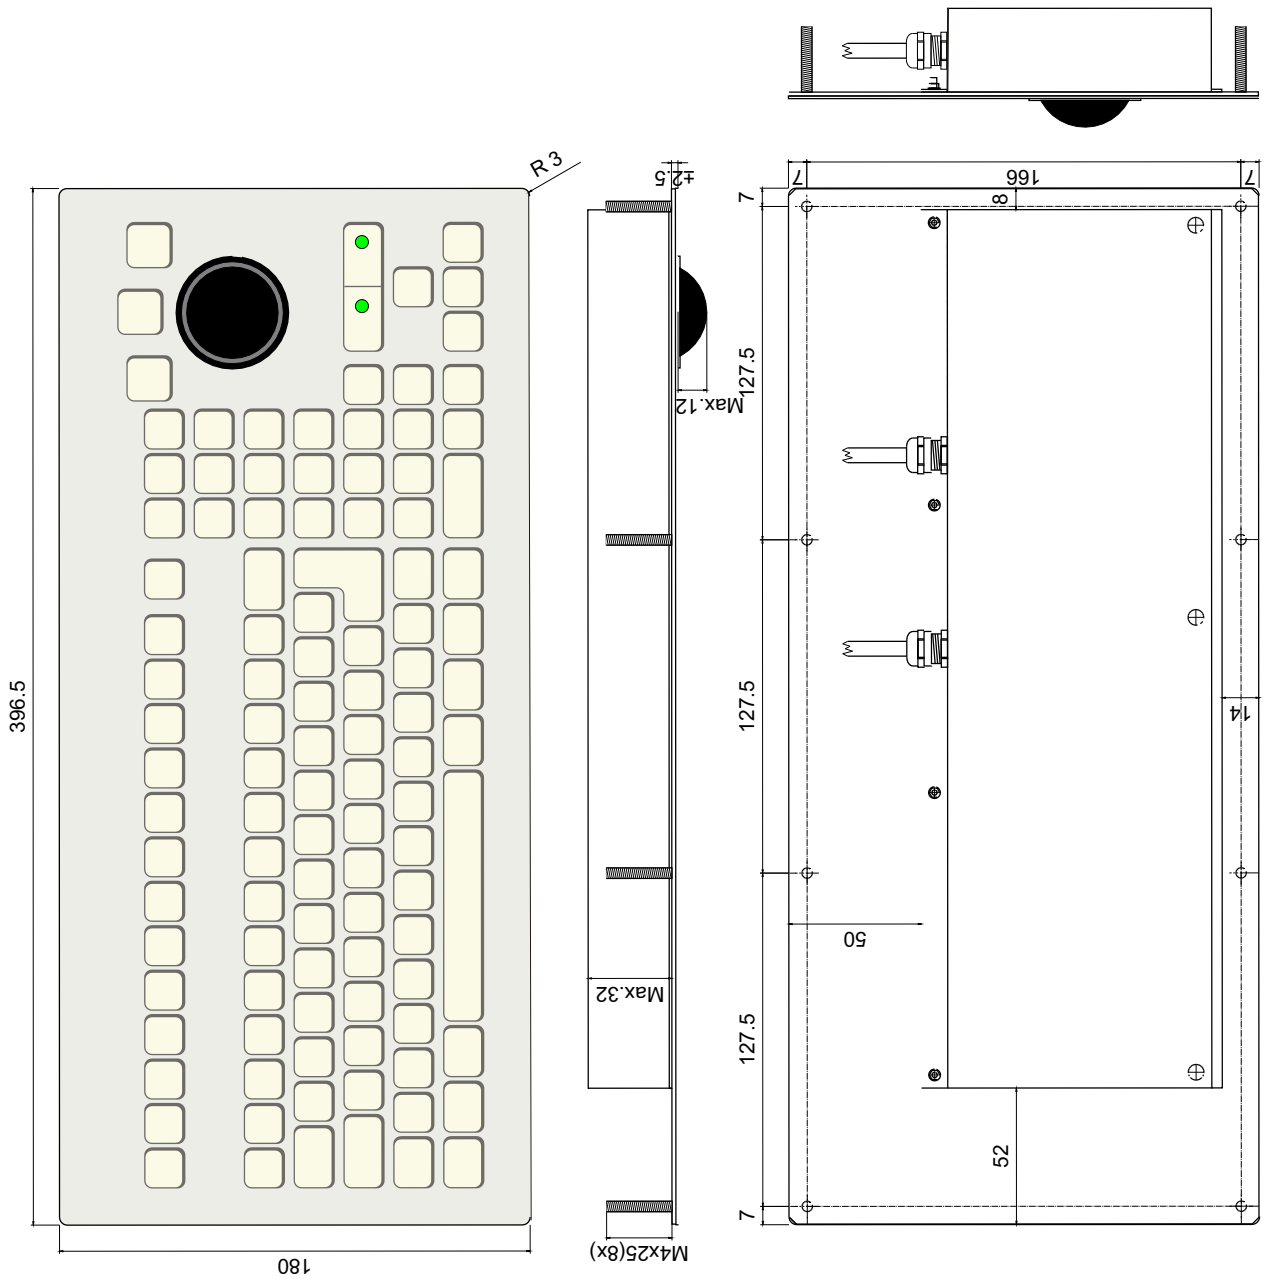

106 KEY "TRACKERBOARD" WITH 38 mm TRACKBALL

• DIMENSIONAL DRAWING

COLOURS

Metal Enclosure :
RAL7035 Light grey
Keyboard Background :
RAL7035 Light grey
Key Background :
RAL9001 Cream
Key edges :
RAL7037 Dusty grey
Key legends :
RAL9005 Jet Black

Dim in mm

The company reserves the right to alter without prior knowledge the specification or design of any standard product or service.

NSI bvba, Haakstraat 1A, B-3740 Bilzen, Belgium
Tel. : ++32 (0) 89 51 90 00 Website : www.nsi-be.com
Fax : ++32 (0) 89 51 90 09 E-mail : info@nsi-be.com