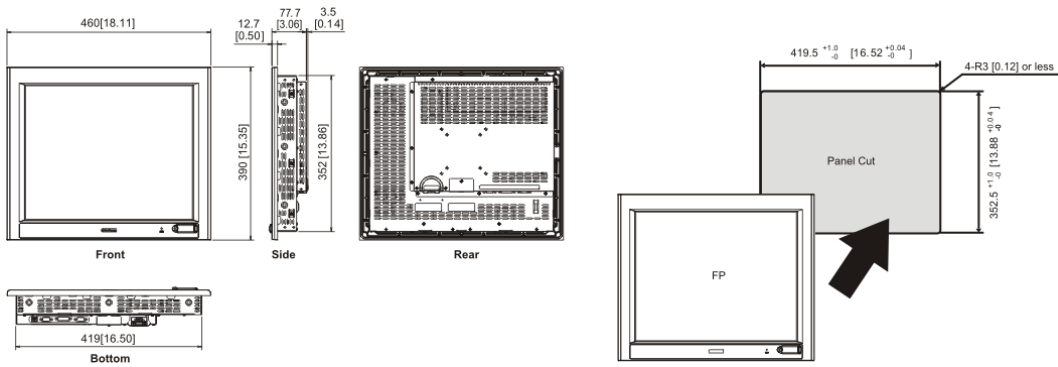

FP3900-T41-U

| | |
|-----------------------------|---|
| Display type | TFT Colour LCD 19 inch |
| Display resolution | 1280 x 1024 pixels |
| Display size | 376.32mmW x 301.056 mmH |
| Colours | 16.777.216 |
| Backlight | CCFL (not replaceable) |
| Touch panel | Resistive Film (Analog) |
| Touch Panel Resolution | 1024 x 1024 |
| Touch Panel Interface | Serial Interface (RS-232C) or USB Interface (USB 2.0 compliant) |
| Video I/F | Analog RGB or DVI-D Interface |
| Front USB | 1 |
| Rated voltage | AC100 to 240V |
| Rating | Equivalent to IP65f (Only not using Front USB) |
| Surrounding Air Temperature | 0°C to 50°C |
| External Dimensions (wxhxd) | 460mm x 390mm x 77.7mm |
| Panel Cut Dimensions (wxh) | 419.5mm X 352.5mm |

- ▶ FP3900-T41-U
- ▶ Colour TFT - 1280 x 1024
- ▶ 16.777.216
- ▶ Video I/F - RS-232C - USB
- ▶ AC100..240V