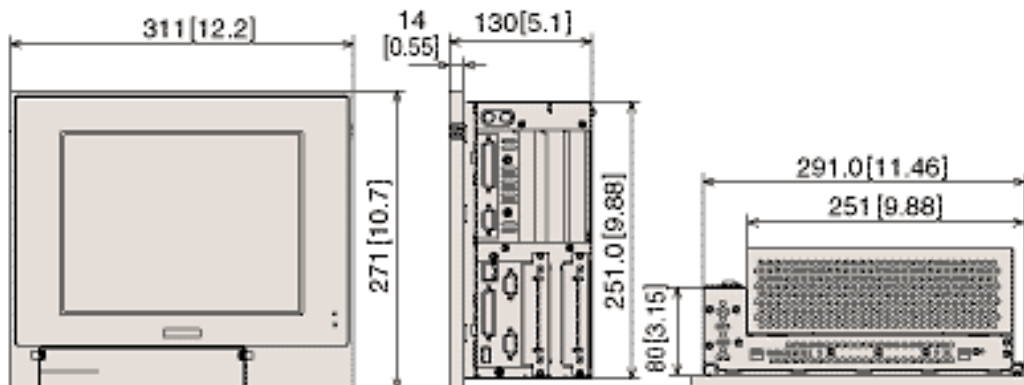

PL5910-T11

| | |
|-------------------------------------|---|
| Display Size (diagonal + wxh in mm) | 10.4 inch (211.2 x 158.4) |
| Display Type | TFT colour LCD |
| Display Colours | 262.144 colours |
| Display Resolution | 640 x 480 Pixels |
| Backlight | CCFL (user replaceable) |
| Touch Panel Type | Resistive Film (analog) |
| Touch Panel Resolution | 1024x1024 |
| OS | Win.2000/Win.NT/MS-DOS® |
| CPU | Intel(R) ULV Celeron(R) 650MHz |
| BIOS | First BIOS |
| Memory | Max.512MB |
| Video memory | 256KB |
| Serial | 3 |
| Com 1 | RS-232C |
| Com 2 | RS-232C |
| Com 3 | RS-232C |
| Com 4 | No |
| CF-card | No |
| Ethernet | 1 |
| USB | 2 |
| RAS | Yes |
| PCMCIA | No |
| PCI | No |
| ISA | 1 |
| PCI/ISA | 2 |
| Sound | No |
| Printer | Centronics Standard SPP/(ECP/EPP compatible) LPT1 (Dsub25-pin female) |
| Keyboard/Mouse | PS2 I/F |
| Disk I/F | Front Access/2 modes/3.5 inch FD "Side-mount 2.5 inch HDD I/F |
| " | |
| Rated voltage | AC100V |
| Power consumption | 150VA or less |
| Surrounding Air Temperature | 0°C to 45°C |
| External dimensions (wxhxd) | 311mm x 271 mm x 130 mm |
| Cut-out Dimensions (wxh in mm) | 291.5mm x 251.5mm |

- ▣ PL5910-T11
- ▣ Win.2000/Win.NT/MS-DOS®
- ▣ Intel(R) ULV Celeron(R) 650
- ▣ TFT Colour LCD - 640 x 480
- ▣ 262.144 colours
- ▣ SIO x 3 - USB - PCI/ISAx2 -