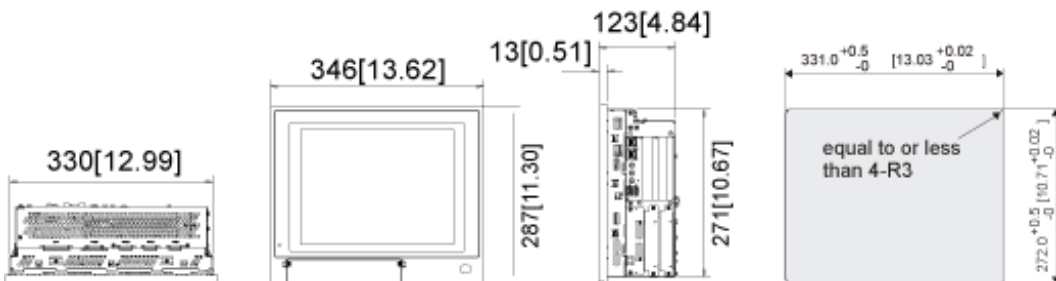

### PL6931-T41

Display Size (diagonal + wxh in mm)	12.1 inch (246 x 184.5)
Display Type	TFT colour LCD
Display Colours	260.000 colours
Display Resolution	1024 X 768 pixels
Backlight	CCFL (replaceable)
Touch Panel Type	Resistive Film (analog)
Touch Panel Resolution	1024x1024
OS	Win.2000 / Win.XP / Win.XP Embedded
CPU	Intel® Celeron® M 1.3GHz
BIOS	Phoenix TrustedCore Embedded
Memory	DDR DRAM 256MB - 1GB (DIMM x 1slot)
Video memory	64MB maxi
Serial	4
Com 1	RS-232C
Com 2	RS-232C
Com 3	RS-232C
Com 4	RS-232C
CF-card	No
Ethernet	2
USB	3
RAS	Yes
PCMCIA	Yes
PCI	No
ISA	1
PCI/ISA	1
Sound	Speaker OUT
Cooling method	"Natural Air Circulation (Fanless)
Using with CPU fan"	
Rated voltage	AC100V/240V
Power consumption	150VA or less
Surrounding Air Temperature	Fanless 5°C to 40°C (with HDD)
External dimensions (wxhxd)	W 393mm x H 287 mm x D 170 mm