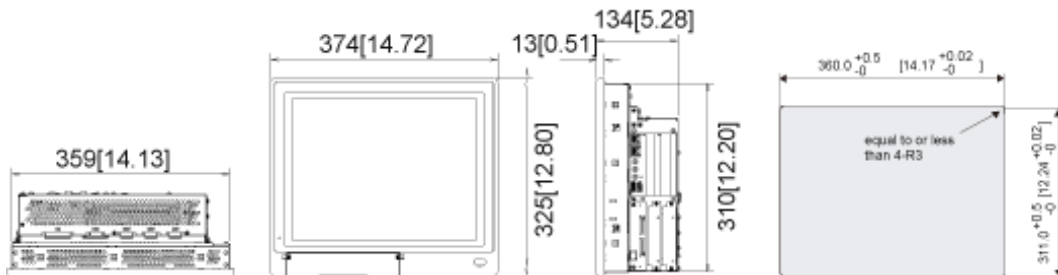

### PL7931-T41

//Product data sheet over here

Display Size (diagonal + wxh in mm)	15 inch (304.1 x 228.1)
Display Type	TFT colour LCD
Display Colours	260.000 colours
Display Resolution	1024 X 768 pixels
Backlight	CCFL (replaceable)
Touch Panel Type	Resistive Film (analog)
Touch Panel Resolution	1024x1024
OS	Win.2000 / Win.XP / Win.XP Embedded
CPU	Intel® Celeron® M 1.3GHz
BIOS	Phoenix TrustedCore Embedded
Memory	DDR DRAM 256MB - 1GB (DIMM x 1slot)*
Video memory	64MB maxi
Serial	4
Com 1	RS-232C
Com 2	RS-232C
Com 3	RS-232C
Com 4	RS-232C
CF-card	No
Ethernet	2
USB	3
RAS	Yes
PCMCIA	Yes
PCI	No
ISA	1
PCI/ISA	1
Sound	Speaker OUT
Cooling method	Natural Air Circulation (Fanless)
Rated voltage	AC100V/240V
Power consumption	150VA or less
Surrounding Air Temperature	Fanless 5°C to 40°C (with HDD )
External dimensions (wxhxd)	374mm x 325 mm x 180 mm

- ▣ PL7931-T41
- ▣ Win.2000 / Win.XP / Win.XP Embedded
- ▣ Intel® Celeron® M 1.3GHz
- ▣ TFT Colour LCD - 1024 x 768
- ▣ 260.000 Colours
- ▣ SIOx4-USB-Ethernet-ISA X