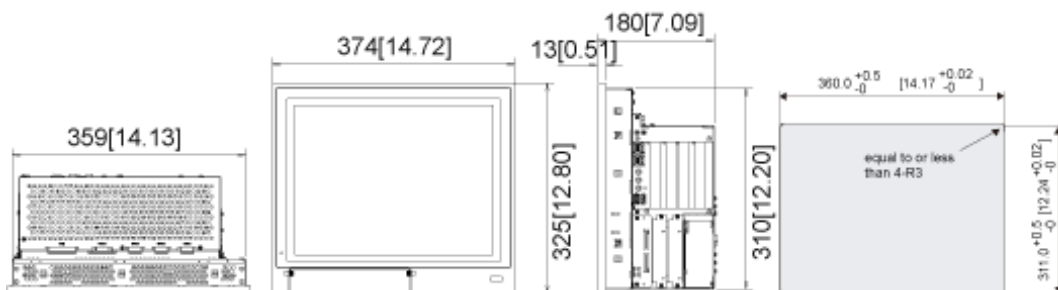

### PL7930-T41

//Product data sheet over here

Display Size (diagonal + wxh in mm)	15 inch (304.1 x 228.1)
Display Type	TFT colour LCD
Display Colours	260.000 colours
Display Resolution	1024 X 768 pixels
Backlight	CCFL (replaceable)
Touch Panel Type	Resistive Film (analog)
Touch Panel Resolution	1024x1024
OS	Win.2000 / Win.XP / Win.XP Embedded
CPU	Intel® Celeron® M 1.3GHz
BIOS	Phoenix TrustedCore Embedded
Memory	DDR DRAM 256MB - 1GB (DIMM x 1slot)*
Video memory	64MB maxi
Serial	4
Com 1	RS-232C
Com 2	RS-232C
Com 3	RS-232C
Com 4	RS-232C
CF-card	No
Ethernet	2
USB	3
RAS	Yes
PCMCIA	Yes
PCI	1
ISA	1
PCI/ISA	2
Sound	Speaker OUT
Cooling method	Natural Air Circulation (Fanless)
Rated voltage	AC100V/240V
Power consumption	150VA or less
Surrounding Air Temperature	Fanless 5°c to 40°c (with HDD )
External dimensions (wxhxd)	374mm x 325 mm x 180 mm