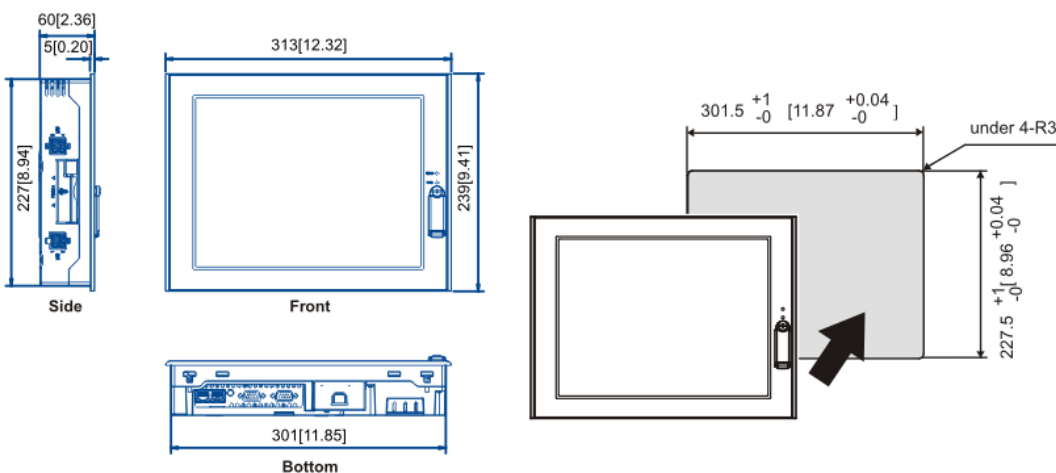

PS3651A-T41

Display Size (diagonal + wxh in mm)	12.1 inch (245.76 x 184.32)
Display Type	TFT colour LCD
Display Colours	262.144 colours
Display Resolution	1024 X 768 pixels
Backlight	CFL (User replaceable)
Touch Panel Type	Resistive Film (analog)
Touch Panel Resolution	1024x1024
OS	Windows®2000 / Windows®XP / Windows®XP Embedded
CPU	Intel Celeron M 1.3GHz
BIOS	Phoenix First BIOS Embedded Pro
Memory	DDR DRAM 256MB to 1GB
Video memory	64MB maxi
Serial	1
Com 1	RS-232C
Com 2	No
Com 3	No
Com 4	No
CF-card	Yes
Ethernet	2
USB	5
RAS	Yes
PCMCIA	1
PCI	No
Sound	Speaker OUT
Rated voltage	AC100..240V
Power consumption	150 VA or less
Surrounding Air Temperature	"5 to 50°C (with HDD) 0 to 50°C (without HDD)"
External dimensions (wxhxd)	313mm x 239 mm x 60 mm
Cut-out Dimensions (wxh in mm)	301.5 x 227.5

- ▣ PS3651A-T41
- ▣ Win.2000 / Win.XP / Win.XP Embedded
- ▣ Intel Celeron M 600MHz
- ▣ TFT Colour LCD- 1024 x 768
- ▣ 262.144 colours
- ▣ SIO x 1 - USB - CF-card - Ethernet