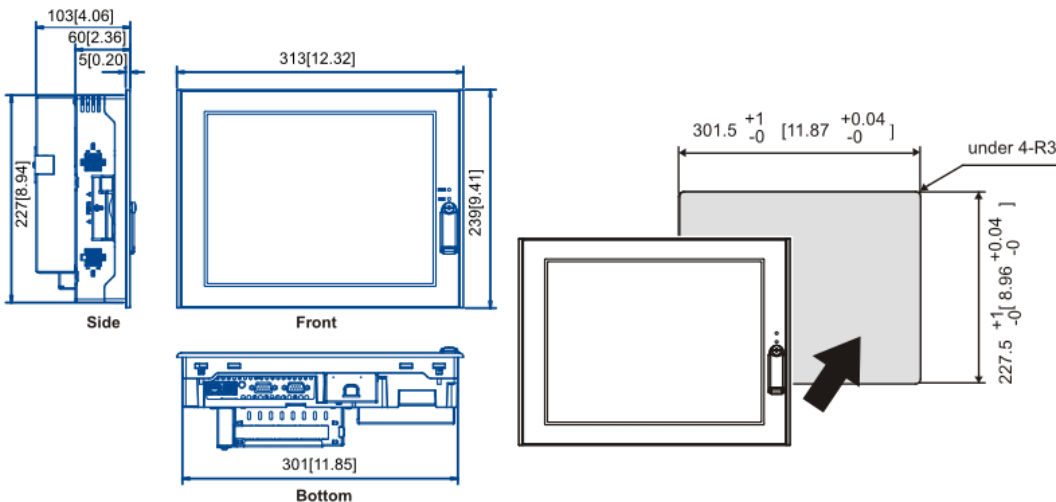

PS3650A-T41

//Product data sheet over here

| | |
|-------------------------------------|---|
| Display Size (diagonal + wxh in mm) | 12.1 inch (245.76 x 184.32) |
| Display Type | TFT colour LCD |
| Display Colours | 262.144 colours |
| Display Resolution | 1024 X 768 pixels |
| Backlight | CFL (User replaceable) |
| Touch Panel Type | Resistive Film (analog) |
| Touch Panel Resolution | 1024x1024 |
| OS | Windows®2000 / Windows®XP / Windows®XP Embedded |
| CPU | Intel Celeron M 1.3GHz |
| BIOS | Phoenix First BIOS Embedded Pro |
| Memory | DDR DRAM 256MB to 1GB |
| Video memory | 64MB maxi |
| Serial | 1 |
| Com 1 | RS-232C |
| Com 2 | No |
| Com 3 | No |
| Com 4 | No |
| CF-card | Yes |
| Ethernet | 2 |
| USB | 5 |
| RAS | Yes |
| PCMCIA | 1 |
| PCI | 1 |
| Sound | Speaker OUT |
| Rated voltage | AC100..240V |
| Power consumption | 150 VA or less |
| Surrounding Air Temperature | "5 to 50°C (with HDD) |
| 0 to 50°C (without HDD)" | |
| External dimensions (wxhxd) | 313mm x 239 mm x 103 mm |
| Cut-out Dimensions (wxh in mm) | 301.5 x 227.5 |

- ▣ PS3650A-T41
- ▣ Win.2000 / Win.XP / Win.XP Embedded
- ▣ Intel Celeron M 1.3GHz
- ▣ TFT Colour LCD - 1024 x 768 pixels
- ▣ 262.144 colours
- ▣ SIO x 1 - USB -PCI x 1 - CF