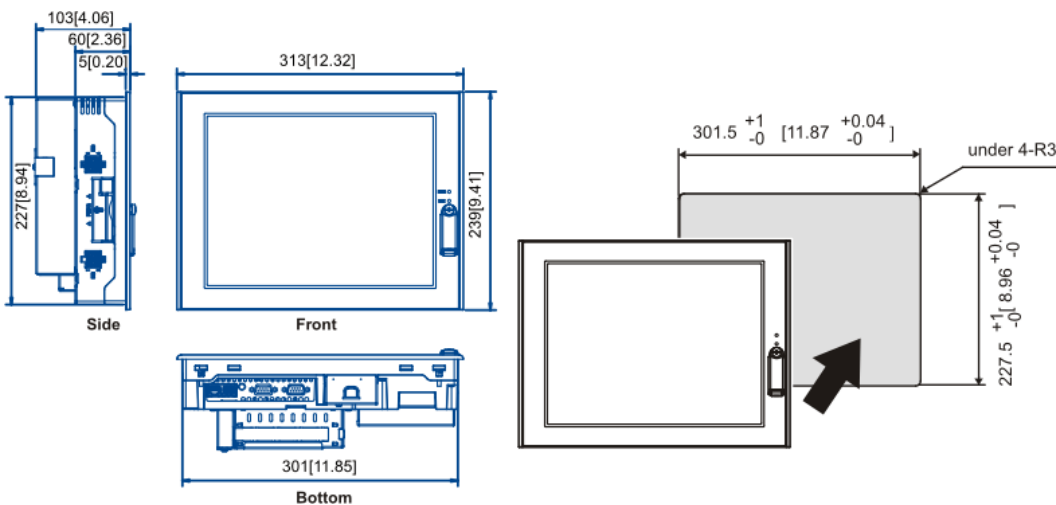

### PS3650A-T41-24V

Display Size (diagonal + wxh in mm)	12.1 inch (245.76 x 184.32)
Display Type	TFT colour LCD
Display Colours	262.144 colours
Display Resolution	1024 X 768 pixels
Backlight	CFL (User replaceable)
Touch Panel Type	Resistive Film (analog)
Touch Panel Resolution	1024x1024
OS	Windows®2000 / Windows®XP / Windows®XP Embedded
CPU	Intel Celeron M 1.3GHz
BIOS	Phoenix First BIOS Embedded Pro
Memory	DDR DRAM 256MB to 1GB
Video memory	64MB maxi
Serial	1
Com 1	RS-232C
Com 2	No
Com 3	No
Com 4	No
CF-card	Yes
Ethernet	2
USB	5
RAS	Yes
PCMCIA	1
PCI	1
Sound	Speaker OUT
Rated voltage	DC24V
Power consumption	150 VA or less
Surrounding Air Temperature	"5 to 50°C (with HDD) 0 to 50°C (without HDD)"
External dimensions (wxhxd)	313mm x 239 mm x 103 mm
Cut-out Dimensions (wxh in mm)	301.5 x 227.5

- PS3650A-T41-24V
- Win.2000 / Win.XP / Win.XP Embedded
- Intel Celeron M 1.3GHz
- TFT Colour LCD - 1024 x 768
- 262.144 colours
- SIO x 1 - USB -PCI x 1 - CF